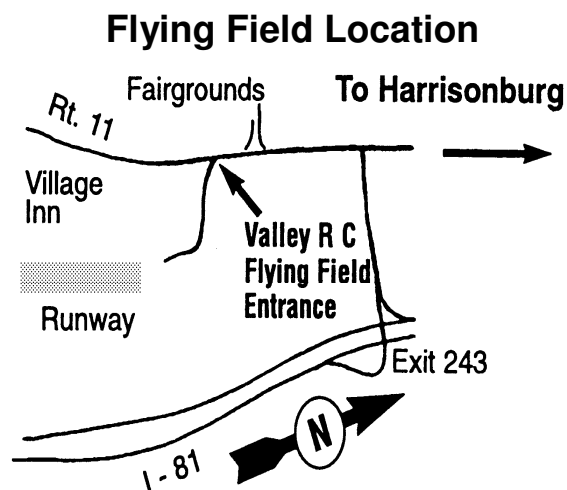

June 25 & 26, 2010
Harrisonburg, Virginia

Contest Director: Phil Speicher
540-984-4778 or 540-335-5328

For More Information: Gary Jones
540-860-9074