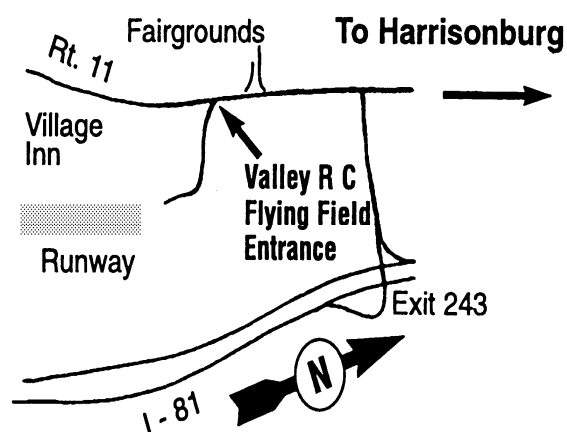

Valley R.C. Flying Club - AMA #633 - IMAA #577

June 26 & 27, 2009
Harrisonburg, Virginia

For More Information:

Phil Speicher 540-984-4778

Contest Director:

Gary Jones 540-860-9074

Flying Field Location

www.vrcfc.org