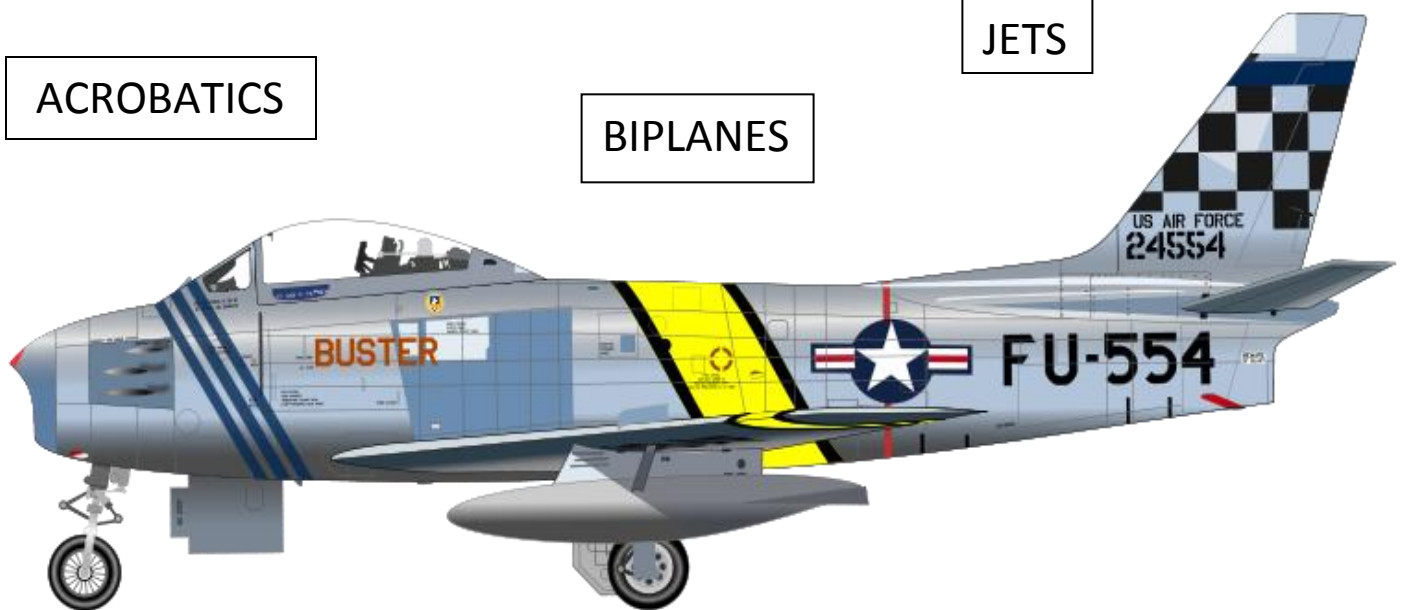

The 30th Annual Ray Gordon Memorial Jumbo Fly-In

Giant Scale Model Airplane Show Valley R.C. Flying Club

June 20 & 21, 2014 Harrisonburg, VA

Free Admission to Spectators! A Family Friendly Event!

Food and Beverages Available For Purchase on Site!

9am to 5pm Friday and Saturday

WARBIRDS

JETS

ACROBATICS

BIPLANES