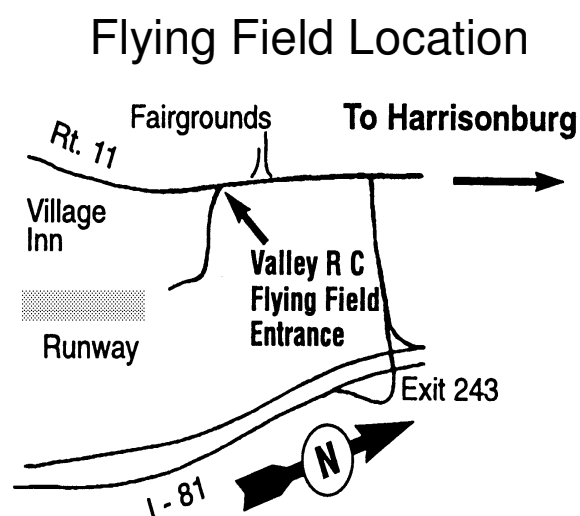

Valley R.C. Flying Club - AMA #633 - IMAA #577

June 20 & 21, 2008
Harrisonburg, Virginia

For More Information:

Jim Stogdale 540-280-2616

Contest Director:

Pete Shifflett 540-433-9119

www.vrcfc.org